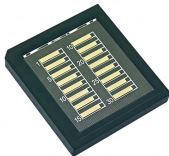

An QSFP (40G or 100G) optical module can be inserted into an OSFP port by using a simple mechanical adapter. This adapter is available from Arista, with part number ADPT-O-Q-100G.

The Principality of Liechtenstein is located in the heart of Europe's alpine region, between Switzerland and Austria. It is home to around 40,000 inhabitants. Covering an area of 160km<sup>2</sup>, it is the fourth ...