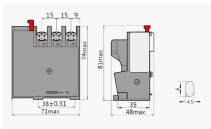

## Liechtenstein 800G Optical Module 100G

The OSFP specification was expanded in 2021 to include support for 800G modules with 100G PAM4 lanes (OSFP800) and increased module power support to support a maximum of approximately 30W ...