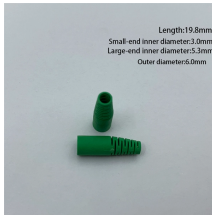

The official language of Liechtenstein is German. Liechtenstein is divided into 11 municipalities. Its capital is Vaduz, and its largest municipality is Schaan. It is a member of the United Nations, the ...

Learn about MEMS Timing Solution for 100G/200G/400G/800G Optical Modules. It includes a complete MEMS XO portfolio, 50x smaller integrated MEMS, and created to operate in the most robust real ...