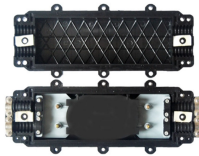

Streamline your network connections with our SC simplex fiber adapter module. Designed for single fiber connections, this module is perfect for LAN and fiber-to-the-desk applications.