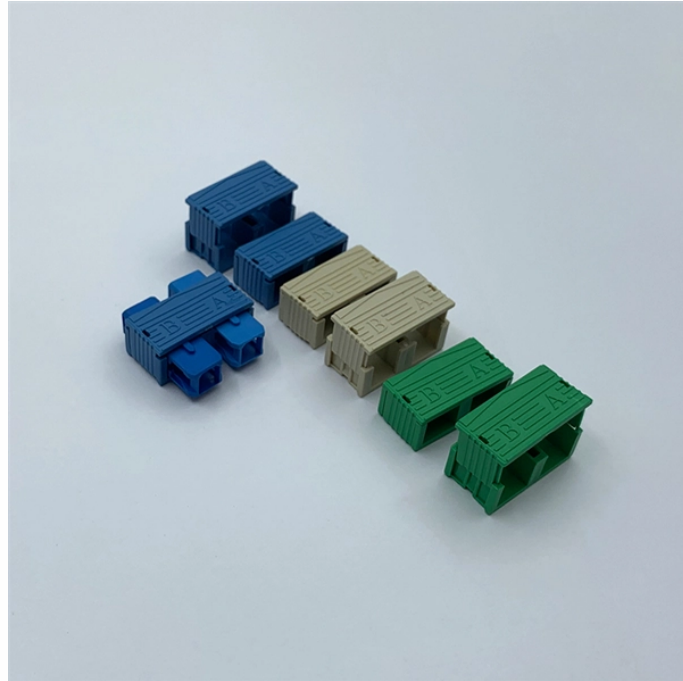

Lc cold joint multi-mode

Lc cold joint multi-mode

They are precision factory tested for insertion and return loss to ensure ...

PC to flat terminations actually provide improved performance over flat to flat terminations. PC to PC terminations as produced while using this manual, however, offer the best performance. Safety ...

LC Adapters and Cable Assemblies meet the growing demand for small form factor, high-density fiber optic connectivity with simplex, duplex, single-mode and multimode options. These connectors ...

They are precision factory tested for insertion and return loss to ensure transmission performance per TIA-568-C.3 specifications. The combination of LC connectors in a protective yoke, strain relief boots ...

3MTM Cold Shrink LC Series Joints have been designed for multi core Low Voltage Power Cables up to and including 1.9/3.3kV. Also suitable for some multi pair cables. Designed for flexible or trailing ...

LC to LC Fiber Patch Cable, OM3 Multimode Duplex 50/125um, 10G/40G Optical Fiber Jumper, LSZH, 2M (6.6FT), 5 Pack, for SFP+ Transceivers, Switches, Data Center and Server Rack Cabling

We've got you covered with 10-gig duplex multimode LC adapters, 10-gig SC to SC options, or even quad adapters to increase your fiber optic throughput. We can provide any custom couplers including ...