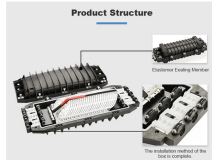

Latvia Warranty Connector Box 12-pin

Manufacturer of a broad range of higher reliability electrical connectors & backshells used in a variety of industries including Consumer/Telecom-Data ...

Exqutoo 2Pack 12-Pin Waterproof DT Connector Male and Female Wire Connectors with 16AWG 105°C 600V Wires and Heat Shrink Tubes, Applicable for Automotive Electrical Connections

Discover durable 12 pin connector kits featuring waterproof designs and corrosion-resistant materials. Perfect for trucks, boats, and vehicles.

Pin-and-sleeve back boxes and adapters secure receptacles and inlets to protect them from impacts and corrosion.

Each kit includes one male connector and one female connector plug, 24 rubber waterproof grommets for cable sealing, 12 male pins, and 12 female pins compatible with 14-20 AWG wires.

By selecting a specific connector, you can also view images of it from all angles to verify that it's an exact match to your current 12-pin connector. We strive to provide top-notch customer service and ...

Upgrade your electronics with top-notch 12 Pin Wire Connectors like Deutsch Solid Contact Kit and Molex 12 Pin Connector. Shop now on eBay!

It is a universal connector that can be used practically anywhere, e.g., as a pluggable PCB connector, panel feedthrough header, connector for rail-mount terminal blocks, or a floating connector for ...