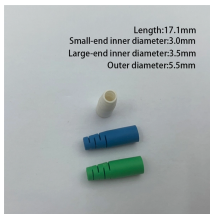

Pin-and-sleeve back boxes and adapters secure receptacles and inlets to protect them from impacts and corrosion.