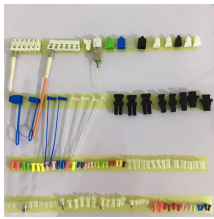

LED Screen Power Distribution Box Discount

LED Screen Power Distribution Box Discount

Home Pro AV Brands Atlas AP-LEDIP Detachable LED Display Box for IP Power Distribution Units

PREMIUM CONSTRUCTION POWER DISTRIBUTION BOX: Crafted by WESTERN, the 6506TLSX Temp power box features a durable blend material for long-lasting performance in demanding ...

Discover reliable LED screen power distribution options for outdoor and indoor events. Find top-rated suppliers, compare specs, and ensure optimal performance. Click to explore trusted ...

Explore Gladiator Lighting's collection of power distribution boxes, engineered to provide reliable, centralized power distribution and protection for lighting systems and electrical installations.

We provide a full range of LED display power supplies tailored for LED modules and cabinets. All models operate at 5V, offering stable output and high efficiency — a perfect match for LED display ...

Find reliable power distribution box LED screen solutions for events, stage performances, and more. Shop our durable, portable, and efficient products.

Explore high-quality power distribution boxes for LED displays. Our selection includes indoor and outdoor solutions, fixed installation, and rental-specific boxes with various power capacities to suit ...