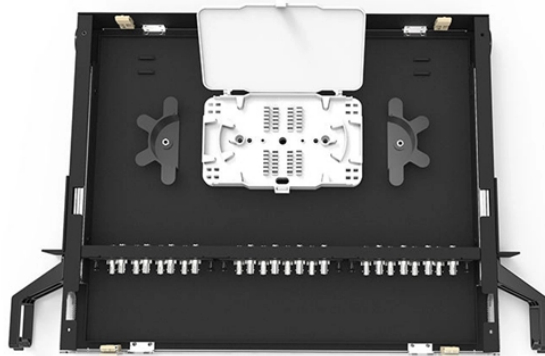

LC Interface Fiber Optic Splitter

LC Interface Fiber Optic Splitter

As a passive device, the PLC splitter 1x4 does not require an external power supply, further improving its efficiency and reliability in the fiber optic network.

Designed with cutting-edge fused fiber splitter technology, this optical cable splitter offers exceptional durability and performance in demanding environments. The fiber optic connectors ensure ...

Explore CommScope's efficient and scalable fiber splice panels designed for seamless connectivity. Accommodating LC, SC, and MTP/MPO connectors, these panels are ideal for data centers, ...

A fiber optic splitter functions by dividing the fiber optic light into multiple segments based on a specific ratio. For instance, when light is transmitted through a 1X4 equal ratio splitter, it splits into four equal ...

The M2 2x32 POL Splitter is a point to multipoint cassette designed to split 2 LC connectors to 32 LC connectors over a Passive Optical LAN (POL) that provides the capability to securely deliver voice, ...