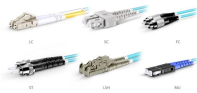

LC Adapter Remote Monitoring Custom Type

LC Adapter Duplex Fiber Optic Connectors are available at Mouser Electronics. Mouser offers inventory, pricing, & datasheets for LC Adapter Duplex Fiber Optic Connectors.

We also manufacture an LC adapter family to support LC interconnection. Corning's extensive line of LC connectors offer great performance with very high repeatability and low insertion loss.

Fluke Networks NFA-LC Interchangeable LC Adapter (2 Units) Allow us to earn your business and make this purchase easy.

Amphenol's complete range of LC adapter options provides the perfect solution for your high-density network needs. The one-piece design is more durable than the typical two-piece design.

We offer many types of fiber adapters - for simplex or duplex cable; made of plastic or metal; single mode or multimode; with connector types such as FC, LC, SC, ST, MU, SMA-905 and SMA-906; and ...

LCUPC Fiber Adapters are Pre-Cleaned & Extend LCUPC Optical Cables. Connects SM Simplex or Duplex Cables. Need help?

OM3 Fiber Patch Cable Family

You can quickly swap the LC adapter for SC, FC, ST, or other connector types depending on your environment. This makes the tester versatile across different fiber installations.