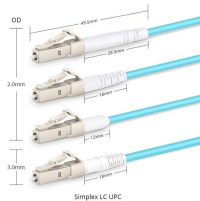

Amphenol's complete range of LC adapter options provides the perfect solution for your high-density network needs. The one-piece design is more durable than the typical two-piece design.

We offer many types of fiber adapters - for simplex or duplex cable; made of plastic or metal; single mode or multimode; with connector types such as FC, LC, SC, ST, MU, SMA-905 and SMA-906; and ...

LCUPC Fiber Adapters are Pre-Cleaned & Extend LCUPC Optical Cables. Connects SM Simplex or Duplex Cables. Need help?

OM3 Fiber Patch Cable Family

You can quickly swap the LC adapter for SC, FC, ST, or other connector types depending on your environment. This makes the tester versatile across different fiber installations.

Explore our range of single mode fiber connectors and fiber connections at CommScope. Our high-quality MPO connectors ensure reliable and efficient data transmission.

Optical Industrial Assemblies and Adapters Specifications REFERENCE INFORMATION
 Packaging: Cable Assemblies: Individual Bag or Spool
 Adapters: Individual Bag
 Mates With: Standard LC, SC or ...