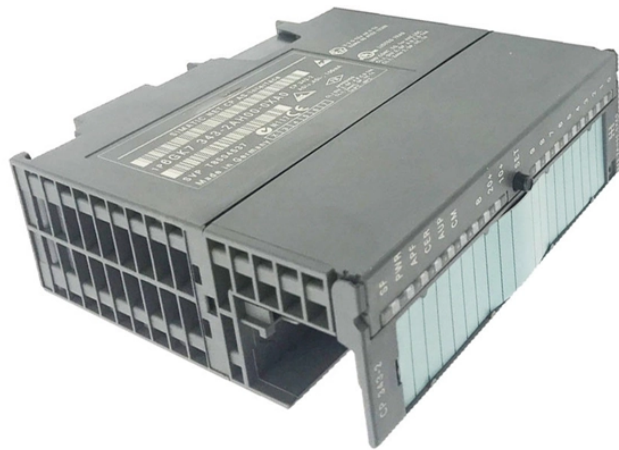

Japanese manufacturer of four-core single-mode outdoor optical fiber

Japanese manufacturer of four-core single-mode outdoor optical fib

In this article, we explore six leading Japanese fiber optic cable manufacturers, highlighting their profiles, key products, and commitment to innovation. 1. SEI Optifrontier Co., Ltd. ...

HES branded fiber optic cables are designed with high performance and reliability, focusing especially on single mode fiber technology to meet long-distance transmission needs. With models having ...

Every operator can provide its services to the users with independent access fiber. It saves in significant savings in cost of fiber cable and cost of laying the fiber as a single cable can be used for both the ...

The Kaichuangtong GYXTW-4 core single-mode outdoor fiber optic cable is engineered for high-efficiency, long-distance communication. Each of the four single-mode fibers is housed in a water ...

Fiber optic 4-core round drop cable consists of four parts, PE plastic cover, multi-strand aramid yarn, PBT loose tube with jelly compound and optical fiber. These parts work together to make ...