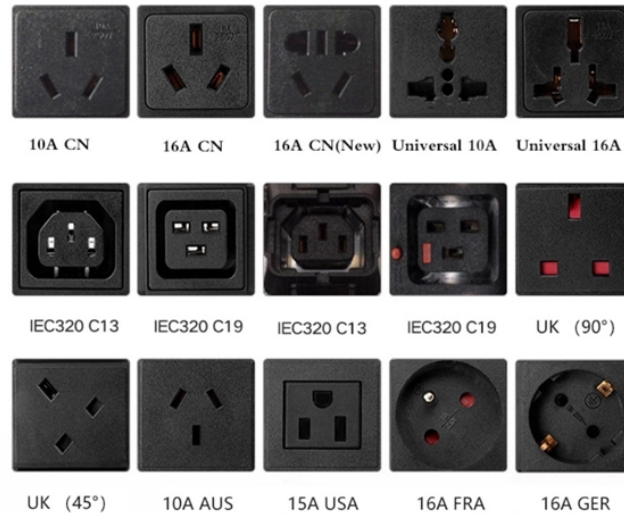

International Optical Cable Route