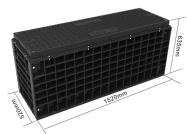

Open-mounted distribution box installation method: Assemble four bolts into the four holes on the corners and tighten them into the expansion pipes to fix the box.