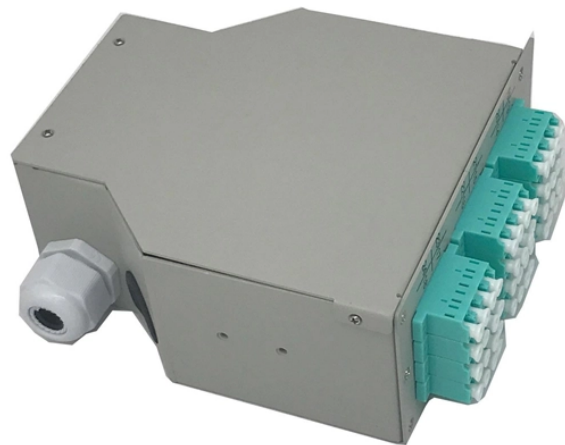

Intelligent Type Optical Fiber Cable Fault Locator in North Macedonia

Intelligent Type Optical Fiber Cable Fault Locator in North Macedon

GAOTek fiber optic cable fault locator is the new generation of intelligent meters for detecting fiber communications systems.

Deploy FTS-900 optical cable routing fault intelligent locator and connect with the existing resource management system to realize data collection, management and utilization of optical cable dumb ...

Pinpoint fiber faults and identify cables in seconds with our smart optical cable locator - non-destructive, multifunctional, and cloud-connected for ultra-efficient field operations.

This innovation addresses the problem of service interruptions caused by fiber optic cable failures by developing an intelligent fault detection system.

We can deliver the Cable Tester 3In1 Optical Power Meter Visual Fault Locator Network Cable Test Led Lighting Optical Fiber Tester 1Mw With 5Km Visual Fault Loc for Tracker Underground Telephone ...

All of the accredited inspection centers in Macedonia use Megger: Macedonian Technical institute uses Megger HPG instrument for Cables testing, ITIS uses Megger instrument for routine cable testing ...