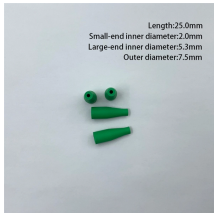

The 10G+ Cat.6A STP 24 Port Patch Panel delivers excellent headroom beyond 500MHz. Its robust die cast housing and fully shielded design optimizes shield effectiveness protection from EMI and alien ...