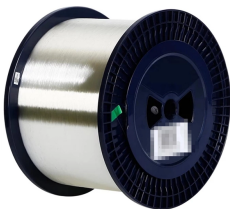

Choosing the right IaC tool can be tough, in this article we compare the different IaC tools available along with the pros and cons of each.