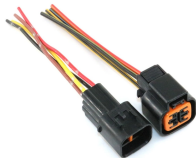

DuckDuckGo for Windows DuckDuckGo for Windows is only available on Windows. Visit this page on a device using Windows 10 (May 2020) or later.