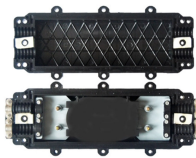

Learn how to install a distribution box safely and correctly. Covers wiring, placement, standards, and expert tips for a compliant setup.

DuckDuckGo is a search engine prioritizing user privacy, offering secure browsing and search without tracking your data.