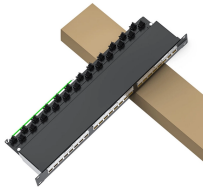

Complete your interior or exterior home project with our installation services, whether you're updating your kitchen with new cabinets or elevating the look of your yard with fencing installation. Learn more ...