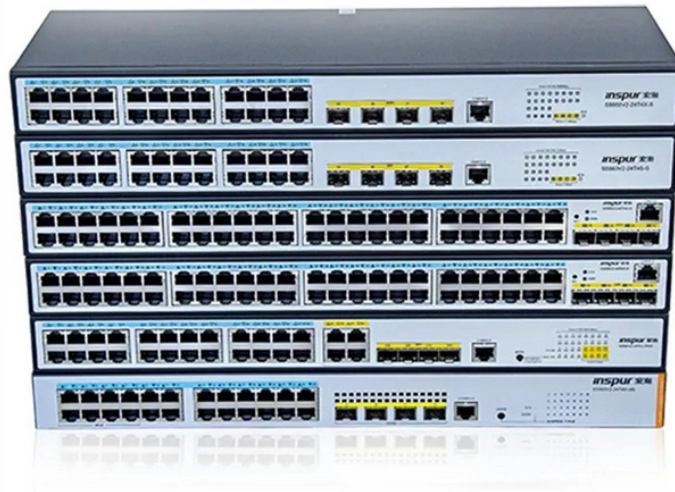

Installation Solution for Indonesian 1U Standard Chassis IK10

Installation Solution for Indonesian 1U Standard Chassis IK10

Indorack menyediakan rack server berkualitas untuk kebutuhan data center dan IT profesional. Tersedia wallmount rack, close rack, open rack, hingga smart rack dengan standar industri dan dukungan ...

The 1U chassis support multiple configurations include SATA hard drives, rackmount chassis and redundant power supply that fulfill server-grade IPC standard. The 1U chassis series with the cooling ...