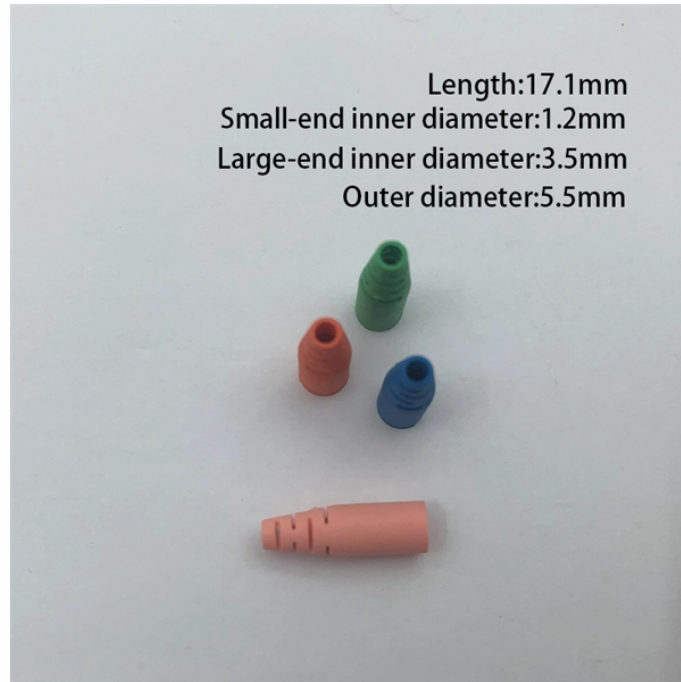

Indoor 48-core single-mode fiber

Indoor 48-core single-mode fiber

INDOOR definition: occurring, used, etc., in a house or building, rather than out of doors. See examples of indoor used in a sentence.

Indoor multi-fiber breakout cable is a low-cost cable designed primarily for indoor interconnection between transmission equipment and patch panels or similar fixed routes.

48 ct Single-Mode Armored Fiber Optic Cable, Low Water Peak Fiber Cable, Singlemode, 48 ct., Single Armor, Single Jacket, Loose Tube, Low Water Peak, Dry/Dry. Price Per Ft. Our reels have a ...

Define indoor. indoor synonyms, indoor pronunciation, indoor translation, English dictionary definition of indoor. adj. 1. Of, situated in, or intended for use in the interior of a building: an indoor pool; indoor paint.

This is a black 500 foot drum of indoor/outdoor plenum rated fiber optic distribution cable intended for long distance runs at high speeds. It is composed of 48 singlemode fibers (9 micron core) inside a ...