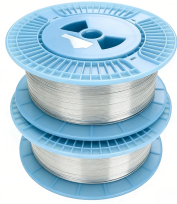

This integrated solar battery storage cabinet is engineered for robust performance, with system configurations readily scalable to meet demands such as a 100kwh battery storage requirement.