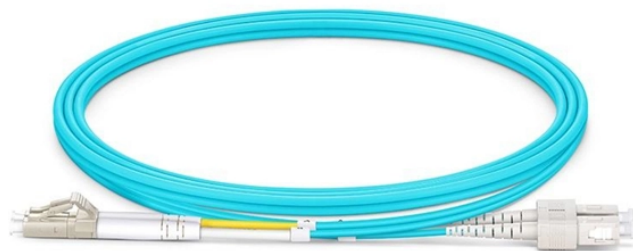

I have a PoE switch at home