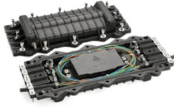

Engineered for extended reach applications, this fiber optic module delivers stable 1.25Gbps data transmission over distances up to 40km on single-mode fiber. Ideal for metropolitan networks and ...

The Huawei Optical Transceiver SFP-10G-LR is a versatile and high-performance ...

Basic Information Module name: OSX010000 Part Number: 02318170 Model: OSX010000 Form factor: SFP+

Huawei OSX010000 SFP+ 10G transceiver for single-mode fiber, 1310nm ...

Single-fiber bidirectional (BIDI) optical modules must be used in pairs. For example, SFP-10G-BXU1 must be used with SFP-10G-BXD1.