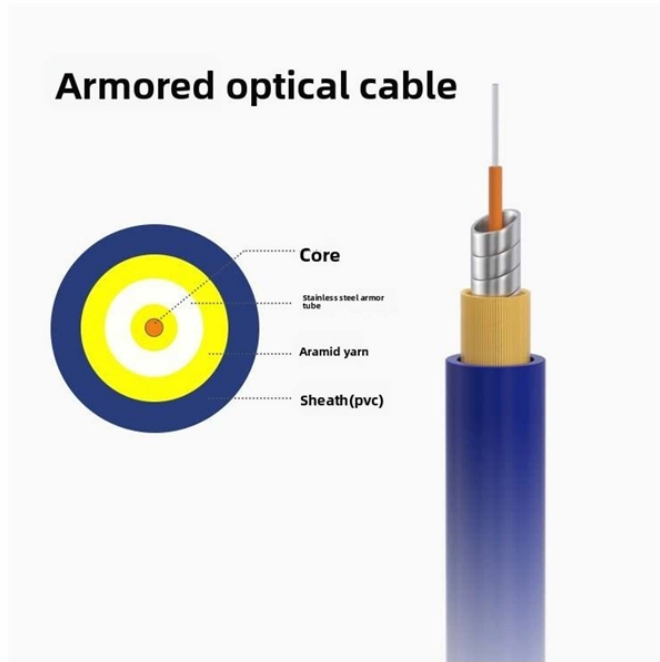

Huawei PoE Switch for Home Use

Huawei PoE Switch for Home Use

Huawei switches, equipped with PoE, PoE+, and PoE++ capabilities (PoE Switch), provide flexible options for powering various network devices like IP cameras, access points, and VoIP phones.

Huawei PoE Switches High-power PoE, multigigabit speed, and AI-driven operations for smart campuses, IoT corridors, and Wi-Fi 6/6E/7 edge networks. Huawei's CloudEngine campus family ...

Whether for CCTV, office devices, or smart home equipment, the Huawei 8-Port PoE Switch reduces complexity and improves efficiency. The Huawei unmanaged PoE switch is perfect for: Its ease of ...