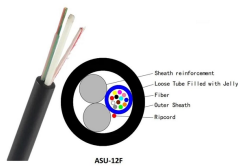

Huawei Access Layer Switch 24 Ports

Huawei Access Layer Switch 24 Ports

These switches support multiple Layer 3 routing protocols, provide higher performance, and offer more service processing capabilities, making them ideal for various industries, such as healthcare, retail, ...

Types of Huawei 24-Port Gigabit Switches
Investing in a Huawei ...

It provides 24 PoE+ GE ports to power IP phones, wireless access points, and security cameras, along with 4 SFP ports for flexible fiber uplinks. Its AC-powered design and energy-efficient operation make ...

The Huawei S220-24P4X is a Layer 3 access switch designed for campus network access and aggregation. It features 24 x 10/100/1000BASE-T ports, which support Power over Ethernet (PoE+ ...

The S5700-24TP-PWR-SI Huawei is a high-performance Layer 3 Fast Ethernet PoE switch with 24 ports, purpose-built for enterprise access, campus networks, and intelligent power delivery to ...

Equipped with 24 Gigabit Ethernet ports and 4x 10G uplinks, it offers scalability and flexibility to support a wide range of applications. The switch provides advanced Layer 2 and Layer 3 features, ensuring ...