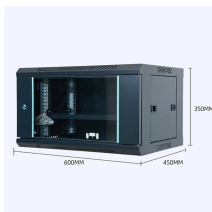

With its advanced ESFP technology, this single-mode module supports data rates of up to 1.25Gbps over a distance of 40km, making it ideal for telecommunications and enterprise networking ...