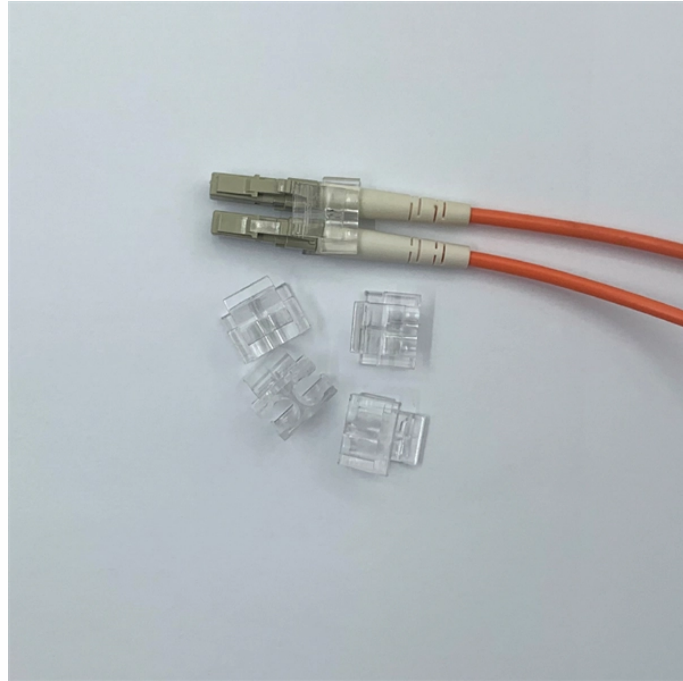

Huawei 40km optical module self-operated

Huawei 40km optical module self-operated

Huawei original GE 1310nm 40km SFP optical transceiver, LC connector, bulk packed, apply for huawei switch, no alarm

OSG040N02 Huawei high-performance Gigabit Ethernet SFP optical transceiver, designed for long-distance transmission up to 40 kilometers over single-mode fiber.

Self-loop is not supported. An optical attenuator must be added if self-loop is required.

With a powerful 40KM transmission capability and SC interface, this GPON OLT module is fully compatible with Huawei, ZTE, and Cisco devices. Built for carrier-grade reliability, it ensures stable, ...

Whether you're upgrading your network infrastructure or expanding its capacity, this Huawei Original GE SFP Optical Transceiver is the perfect choice. Experience enhanced network connectivity and ...

This Huawei Optical Transceiver, SFP+, 1550nm, 9.95~11.1Gb/s, -4.7 ~ 4dBm, -14.1dBm, LC, SM, 40km is in brand new condition and contains all original packaging and documentation.