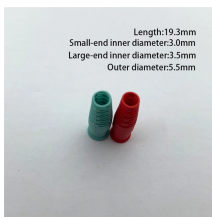

Before you start setting up the power supply box, you should gather the right tools and materials and the right location for the installation of the power supply box and of all the cameras and ...