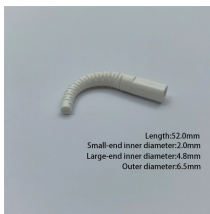

Understanding single-phase DB box wiring simplifies electrical work for homeowners and electricians alike. By following the guidelines and safety standards discussed, you can ensure a ...