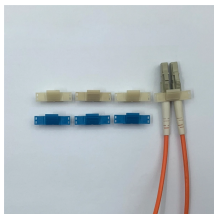

Aligned to the goal of Smart Nation 2.0 to prepare our next generation for the digital future, students will be provided opportunities to learn more about Artificial Intelligence (AI) and enhance their digital and ...