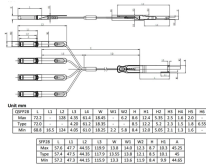

A fiber coupler explains what a fiber coupler can do. A fiber coupler is a passive optical device that takes multiple optical fibers and mixes or divides the optical signal in them while ...

Learn how fiber optic couplers work, how to choose the right type, port count, and interface, and how to optimize signal strength for FTTH and data ...