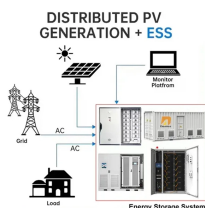

They are used to connect two fiber optic cables with different connectors or to change the connector type of a cable. In this article, we will discuss how to use fiber optic adapters, product selection, ...