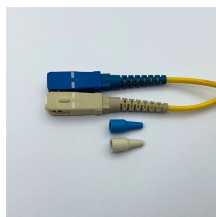

The top splitter is the TwinCam, using a single mirror splitter to allow up to two cameras on one microscope port. The bottom splitter is the MultiCam, using two mirror splitters to allow up to four ...