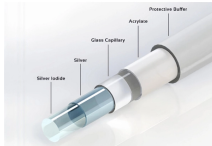

Whether you're setting up a brand new TP-Link router for the first time, extending your Wi-Fi range with a repeater, or getting a mesh system online, this guide is here to break it all down.

TP-LINK Tether app provides a simple, intuitive way to access and manage your router. You can block unwelcome devices, set up Parental Controls, configure your wireless settings and more.