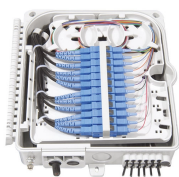

In this video, we'll walk you through the process of wiring a home distribution box with a detailed connection diagram. Whether you're an electrician or a DIY enthusiast, this guide will help you ...