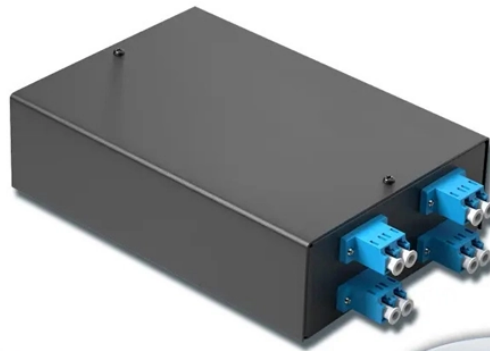

How to make cable trays for cable troughs

4-port 8-core LC wall-mounted fiber terminal box (empty frame)

Surface painted Scientific plate fiber Cold-rolled steel plate

Lifetime quality assurance

Free shipping

Customizable for telecommunications

How to make cable trays for cable troughs

Here is a concept for a simple and effective cable carrier using basic materials. I experimented making a cable tray. The results are good, and it is durable. The tray is made from a "sandwich" of three parts, ...

There were some other DIY solutions that were cheaper, but I also wanted a more elegant look, since this it would be highly visible when walking into the room. So I decided to make a wooden cable ...

Trough Type Cable Tray - Provides medium ventilation and protection for cables, achieving some balance between airflow and safety. Wire Mesh Cable Tray - Light-weight and easy to install, usually ...