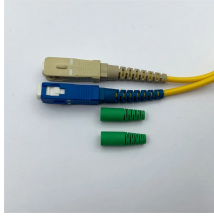

How to install a charging device in a distribution box

How to install a charging device in a distribution box

As an employer installing plug-in electric vehicle (PEV) charging stations, also known as electric vehicle supply equipment (EVSE), you need to follow special design guidelines to accommodate people with ...

The Depot charge box dual outlet can be easily mounted on a wall using the internal holes. In alternative is possible to use dedicated brackets (to be ordered separately).

Universal Wall Connector Manual.

Install the EV charger's bracket on the wall in its new location. Attach the EV charger to the bracket and install the charging plug bracket. Drill through the base plate and into the stud bay where ...