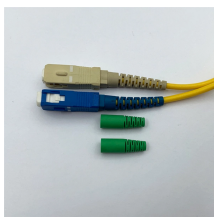

Electrically trained specialists charged with installing cable support systems and cable trays. These instructions are based on the standards valid at the time of compilation (12/2023). Please read the ...