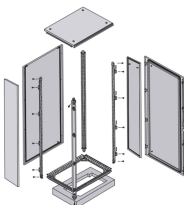

Yahoo Mail has all the features you need to get through your inbox faster. With the new Planner feature, key details from your emails become tasks and events, so everything is in one clear view.