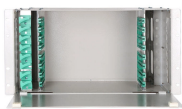

Attachment view - See all your attachments in one view, and filter by files or photos to find just what you're looking for. View by sender - Find that one email from that one person with just a...