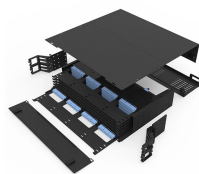

Choose from our selection of ferrules, including over 1,800 products in a wide range of styles and sizes. Same and Next Day Delivery.