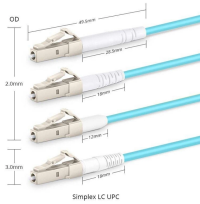

Find high-quality ceramic ferrules for welding and shear connectors. Shop our selection of durable, porcelain, and cordierite parts for various applications.

Find your ceramic ferrule easily amongst the 5 products from the leading brands (Milvent Technology, C2G SOUDAGE INNOVATION, T& S Communications, ...) on DirectIndustry, the industry specialist ...

Buy 2pc ceramic tube metal tip 5mm 7MM ferrule (PDA dedicated set): Ferrule Fittings - Amazon FREE DELIVERY possible on eligible purchases