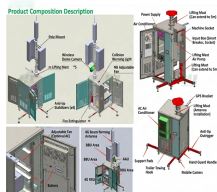

Our expertise in fiber management helps streamline installations, reduce downtime, and safeguard network integrity. Whether for small-scale projects or large-scale broadband rollouts, Millennium ...

The two main types of fiber splice enclosures are vertical and horizontal. Our enclosures are all hermetically sealed and can be used in aerial and underground installations.

We offer a range of fiber optic splice enclosures designed for rack-mount and wall-mount installations, as well as fiber optic splice trays for organizing and securing fiber strands.

Commscope | sku: TYC20177 Commscope FOSC-ACC-A/B-TRAY-12-RBN Ribbon Splice Tray MSRP: \$40.50 Now: \$37.37 Add to Cart