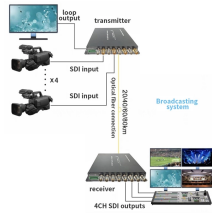

Many, as a general term, refers to a large number, quantity, or amount. It indicates a plural or multiple existence of something, suggesting that there is a significant or considerable quantity of that ...