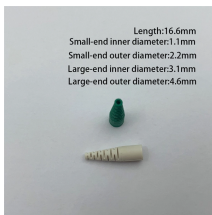

Technicians can quickly locate, inspect, and trace specific cables without needing to dismantle entire sections of a closed piping system. Furthermore, the structure is highly adaptable to future ...

South Tucson was formed as a reaction to fears that being annexed by Tucson would lead to higher taxes. South Tucson was incorporated as a separate city in 1936. Property owners ...