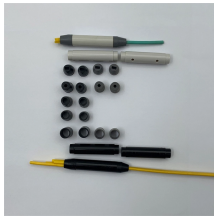

Hot-selling cable tray trough model

Hot-selling cable tray trough model

It can be used for laying fully enclosed cables. It is most suitable for laying control cables for computer cables, communication cables, thermocouple cables and other highly sensitive ...

Trough Type Galvanized Cable Tray is a fully enclosed cable management system, typically made of Q235 steel with hot-dip galvanized coating for corrosion resistance. Its rectangular trough shape with ...

Center Hanging Fiber Trough tray makes adding cables easy with the new ESO P31. The open side allows greater access to cable pathways up to 12 wide and makes covers easier to remove and replace.

Fast installation with dependable support. Everything you need to build a cable management system, including Cablofil wire mesh cable tray, ladder cable tray, prefab assemblies for brand circuit wiring, ...