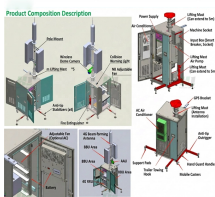

Browse power distribution boxes with circuit breaker protection and multiple outlet configurations. Shop durable solutions for construction and emergency use.

Christy® concrete underground enclosures provide heavy-duty AASHTO HS20 rated utility access for deliberate traffic applications.