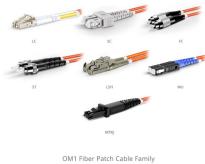

Incorporating Clearfield's philosophy of modularity and flexibility, the FieldSmart® Fiber Distribution Hub (FDH) sets the bar for fiber access, protection and density among outside plant fiber cabinets for ...

View Matthew McCluer's business profile as Paint at Honda of America Manufacturing. Find contact's direct phone number, email address, work history, and more.

Reveal contacts of top Honda Manufacturing of Alabama, LLC managers and employees.