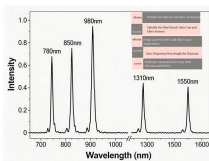

View Matthew Bays' profile on LinkedIn, a professional community of 1 billion members.