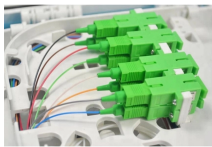

The Molex High Density Fiber Enclosures are designed for high density applications such as Data Centers, Central Offices or any other situation where high performing, high density and quick ...