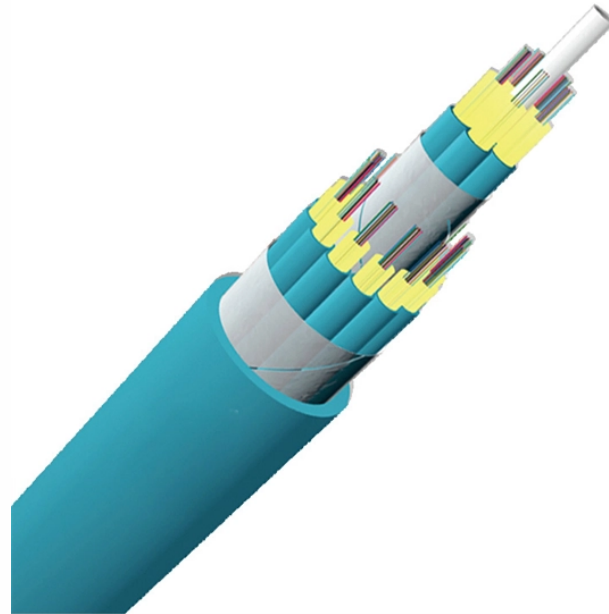

High-density fiber distribution box single-mode for field operations

High-density fiber distribution box single-mode for field operations

Mesh door/glass door optional

FHD® (FS High Density) series fiber enclosure provides versatility and flexibility with a fully modular solution for a variety of fiber optic patching, terminating and splicing applications.

AMPCOM single-mode optical distribution frame supports 12-144 port configurations with included pigtailed, adapters, and splice trays. Ideal for high-density fiber termination and long-haul network ...

A high-density fiber optic frame that prepares the data center for growth, minimizes patching footprint, reduces installation time, and saves you money.

The Molex High Density Fiber Enclosures are designed for high density applications such as Data Centers, Central Offices or any other situation where high performing, high density and quick ...

Specifically developed to manage high-density cabling systems in data center environments, this rack-mountable MTP patch panel supports up to 144 fibers within a space-saving 1U profile.

Specifically developed to manage high-density cabling systems in data center environments, this rack-mountable MTP patch panel supports up to 144 fibers within a space-saving 1U profile.