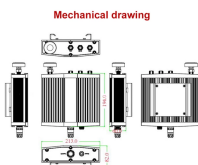

Telecomate offers H3C CloudEngine, Campus, FutureMatrix and SMB ethernet switches, provide high-availability, high-performance networking for large-scale data centers, ISPs, and enterprise IT ...