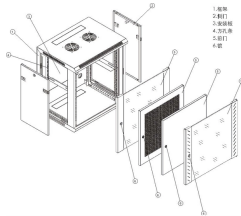

It's one of the oldest and most traditional Greek companies in the field of corrugated cardboard products and in the design and production of carton boxes. The company is a member of Dunapack ...