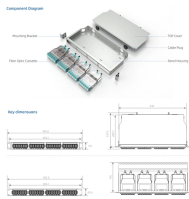

The difference between in and on is that we use the word "in" when we talk about a situation in which something that is enclosed by something else. On the other hand, "on" is used to talk about the ...

This guide will help you understand what GPON is, how it works, why it's preferred over other technologies, and how you can choose the right GPON equipment for your needs.

GPON supports smart city initiatives by connecting sensors, surveillance cameras, and public Wi-Fi hotspots. Cities like Singapore and Dubai utilize GPON to create integrated urban ...