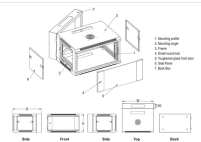

FTTH Drop Cable Type Fiber Optic Splice & Splitter Closure features with ruggedness, which is tested under harsh conditions and stand up to even the most severe conditions of moisture, vibration and ...