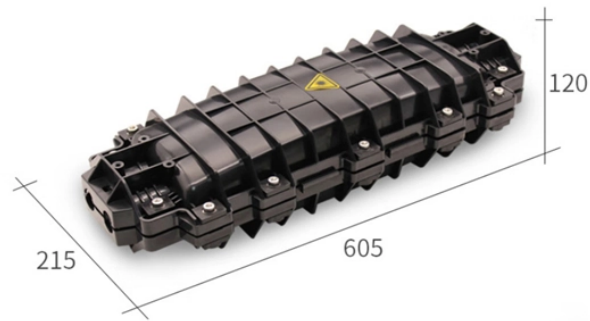

## Flat fiber optic splice closure

## Flat fiber optic splice closure

Amphenol fiber aerial splice closures are a simple, and easy to use solution for mid-span splice and/or fiber drop requirements. Designed with separate compartments and openings for drop and splice ...

The units have six internal splice slots and can accommodate up to 12 single fusion splices. They feature grommet sealing and can be re-entered and re-sealed. The closures can be direct buried as ...

Corning Fiber Optic Splice Closures are designed for splicing fibers in aerial, duct and buried applications.

The Apex closure line is designed to improve usability, decrease installation time, increase network reliability, and increase density of fiber splices, especially when coupled with AFL's industry-leading ...