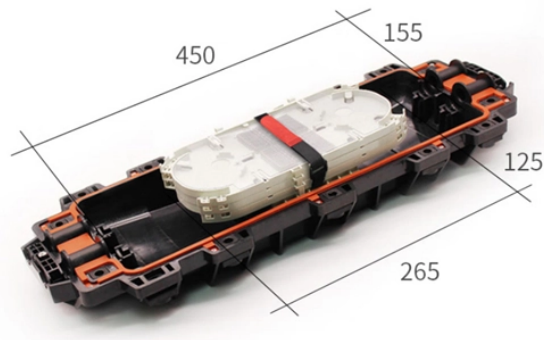

## Flat fiber optic splice closure

## Flat fiber optic splice closure

Amphenol fiber aerial splice closures are a simple, and easy to use solution for mid-span splice and/or fiber drop requirements. Designed with separate compartments and openings for drop and splice ...

The units have six internal splice slots and can accommodate up to 12 single fusion splices. They feature grommet sealing and can be re-entered and re-sealed. The closures can be direct buried as ...

Corning Fiber Optic Splice Closures are designed for splicing fibers in aerial, duct and buried applications.