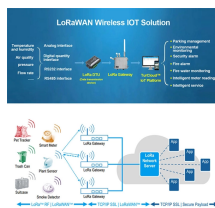

Corning has a wide variety of hardware solutions to choose from to fit your cabling needs. Choose from racks, panels, modules, splice trays, ethernet fiber switches and other structured cabling components.