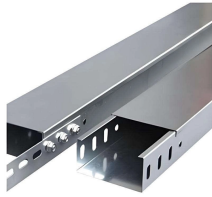

Finnish Wall-Mounted Fiber Optic Distribution Frame

Finnish Wall-Mounted Fiber Optic Distribution Frame

View our full range of Fiber Optic Patch Panels to browse available configurations, including Rack Mount, Wall Mount, and High-Density ODF solutions.

Streamline your fiber connectivity with our premium Fiber Optic Patch Panels and ...

Optical Distribution Box provides a high density wall mounted solution for fiber optic networks, which aims to provide and manage fiber distribution in a limited space. It is designed for FTTB (Fiber to the ...

Achieve successful cable management, handle high amounts of fiber cable and add density to fiber frames with the new DCX Optical Distribution Frame (ODF) System which features innovations like ...

View our fiber optic rack mounts and wall mounts. Contact us for a free quote on an existing mount or inquire about a custom solution for your telecommunications.

Techlogiks wall mount optical fiber distribution frame is available with 12 to 72 fiber capacity and suitable for different types of fiber adaptors like LC, SC, ST, FC, E2000, MTRJ.

The WME04 enclosure is a wall mounted interconnect point for optical fiber link distribution and connectivity. The enclosure holds up to four LGX adapter plates or modules to provide up to 48 fiber ...