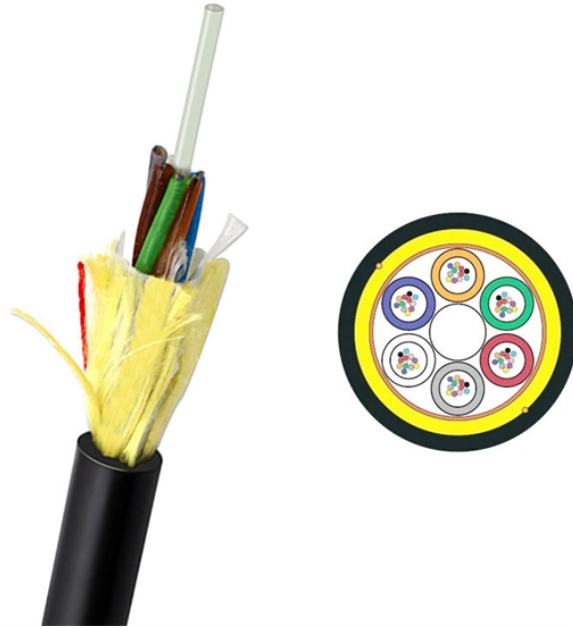

Fiber optic splicing in optical distribution box

Fiber optic splicing in optical distribution box

This 72 core inline fiber splice closure can be used as fiber optic distribution box that designed for optical splitting, fiber splicing, cable joint, termination and distribution.

Explore reliable optical fiber splice closures for network deployment. Our closures prioritize reliability, installability, and flexibility.

Our product range includes fiber optic splice closures for cable splicing and protection, distribution boxes for FTTH and access networks, and optical distribution frames (ODF) for central office and data ...

This optical fiber distribution box integrates essential functions—splicing, splitting, storage, distribution, and routing—into one wall-mountable unit. Its modular, user-friendly design simplifies network ...

Optical Distribution Frames (ODF) Fiber distribution boxes (FDB) Wall mounted, free standing fiber cabinets A good splice tray incorporates splice holder slots, routing space, and fixation ...

Splice boxes ensure continuously reliable real-time data transmission. With their compact and uniform design, the splice boxes for both the DIN rail and 19" mounting provide ample interior space for the ...