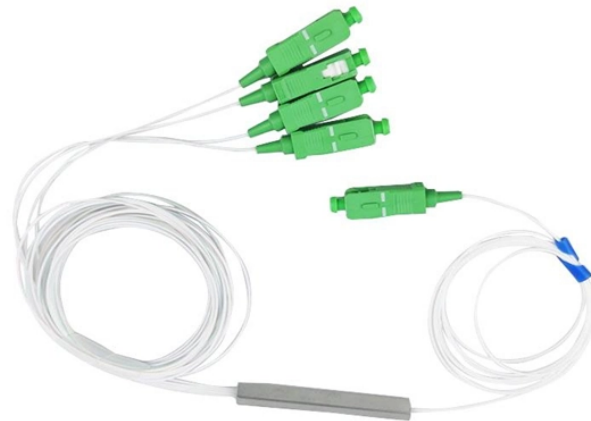

# **Fiber optic port network cable port combination panel**

## Fiber optic port network cable port combination panel

Our fiber couplers and panels are engineered for optimal performance in data centers, enterprise networks, and telecommunications infrastructure. They provide reliable, high-density connectivity ...

In this form, the end-user can mix and match any combination of modular FPX adapter packs or modules or simply utilize a “grow as you go” approach to their network.

Enable customized configurations for efficient cable management and faster deployments within your enclosures with our high-density fiber optic lime cap MPO assembly panel.

Find the compact Fiber Adapter Panels you're looking for. Whether you need pass-through connections, front or rear-loading access, or other modular options.

The Fiber Optic Distribution Box is a multifunctional termination point to connect feeder cables with drop cables in FTTX communication network systems. This box integrates fiber splicing, ...