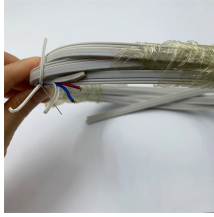

## Fiber optic lc interface 6

Fiber connector types LC, SC, FC, ST, MTP, and MPO are widely used in past and present. What are the differences between them? Who is the most popular one? Find the answer in the article.

Shop FASTConnect® Field-Installable LC Connector, Multimode 50/125, OM3/OM4 Compatible, Aqua, 6 Pack By AFL Telecommunications (FAST-LC-MM50L-6) At Graybar, Your Trusted Resource For ...

Find premium LC connectors for fiber optic networks, including single-mode, multimode, UPC, and APC options. Shop high-performance LC connectors for data centers, telecom, and enterprise applications.

□Widely Application□Interchangeable optical connector is an essential tool for technicians in the field of measuring fiber parameters. Widely used in FTTX, optical network engineering construction, ...

□Widely Application□Interchangeable optical connector is an essential tool for ...

LC simplex and duplex connectors are used for equipment cross-connects or interconnects in backbone, horizontal and work area applications for high-speed data transmissions.